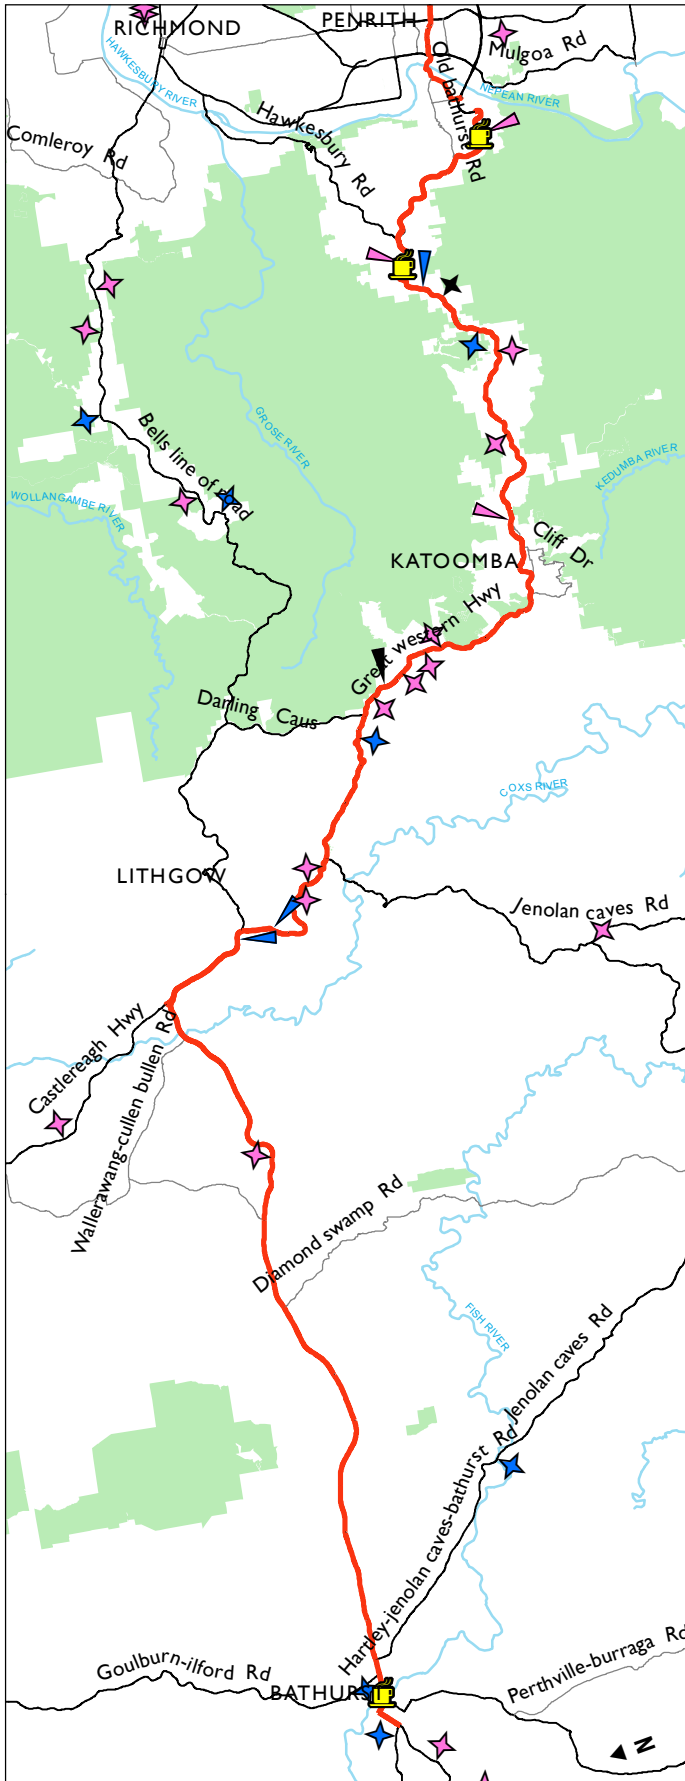

# NSW truck rest area road map

Great Western Hwy - Map 1

## Great Western Highway

Scale 1:500,000

### LEGEND

- State Roads
- Regional Roads
- Major rivers
- National parks
- Water body

### ACCESS

- Access on symbol side of the road only
- Accessible from both directions
- DRIVER REVIVER sites